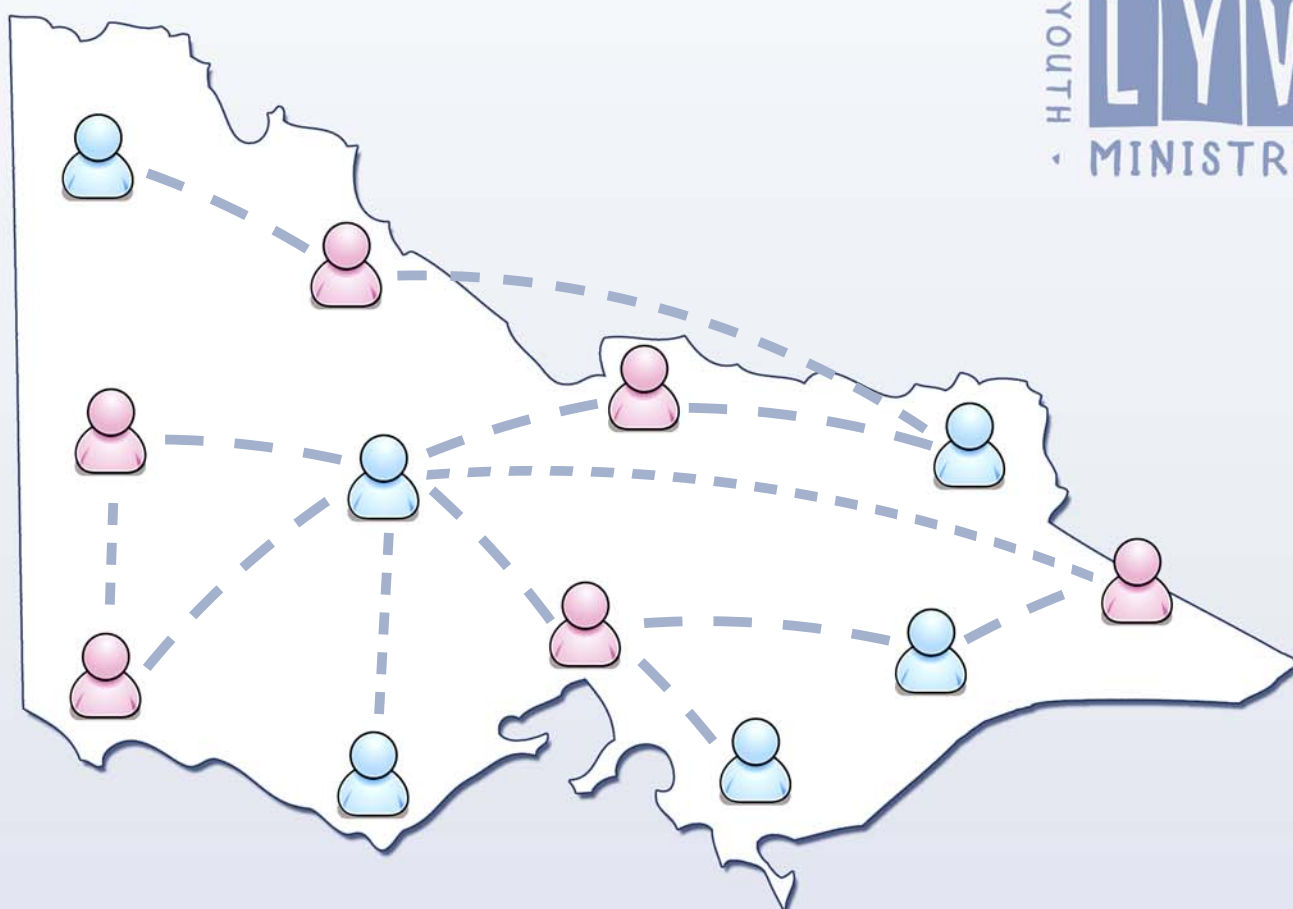

Christian Life Week 2010

facebook?

**Making Real Connections
in a Modern World**

Sign Up

Questions? Queries?

email: clw.admin@lyv.org.au

It's \$190 and anyone aged 13 ~ 18 can join:

www.lyv.org.au/clwform

Blue: 28th June - 2nd July

Green: 20th - 24th September

Yellow: 27th September - 1st October